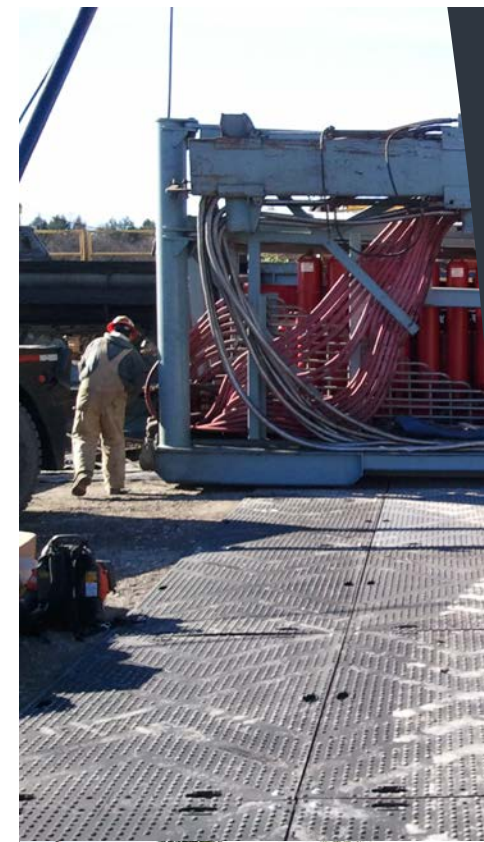

Compare & Save

- ✓ Reduce transportation costs by shipping more mats per load compared to other composite mats.
- ✓ More weight bearing than other composite mats.
- ✓ 25% more linear footage per truckload means huge savings!
- ✓ Mat size designed to fit more job requirements.

Ask Us About The Following

- ✓ Mat Rental Programs
- ✓ Purchase & Buyback Programs
- ✓ Mat Laydown & Pick Up Services
- ✓ Used Mat Sorting, Grading & Recycling
- ✓ Mat Cleaning & Waste Removal

INDUSTRIES

Mats have a place in almost all industries. The challenge, however, is to know which matting solution is the ideal fit for your type of work, equipment, personnel, environment settings and budget. Spartan Mat can work within your industry and company parameters to tailor fit the right mat, for the right application and at the right price.

INNOVATION

Spartan Mat actively works on the creation of better and more effective products, processes, services, technologies and ideas. Innovate. Create. Execute. We continually look for high-caliber ideas that improve environmental protection, customer safety and beneficial ways to help our customers save money.

ENVIRONMENT

At every possibility, Spartan Mat seeks the cooperation of local authorities, community members and companies to protect biodiversity and environmental habitats. Simple steps can be taken to control erosion, cross-contamination and other harmful effects often caused by erroneous construction practices.