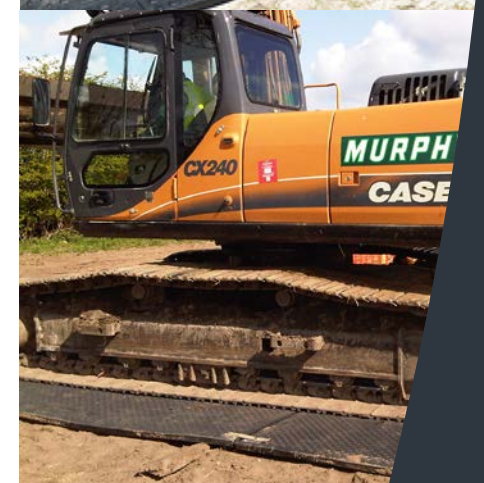

Compare & Save

- ✓ Reduce transportation costs by shipping more mats per load compared to other composite mats.
- ✓ More weight bearing than other composite mats.
- ✓ 25% more linear footage per truckload means huge savings!
- ✓ Mat size designed to fit more job requirements.

Ask Us About The Following

- ✓ Mat Rental Programs
- ✓ Purchase & Buyback Programs
- ✓ Mat Laydown & Pick Up Services
- ✓ Used Mat Sorting, Grading & Recycling
- ✓ Mat Cleaning & Waste Removal

INDUSTRIES

Mats have a place in almost all industries. The challenge, however, is to know which matting solution is the ideal fit for your type of work, equipment, personnel, environment settings and budget. Spartan Mat can work within your industry and company parameters to tailor fit the right mat, for the right application and at the right price.

INNOVATION

Spartan Mat actively works on the creation of better and more effective products, processes, services, technologies and ideas. Innovate. Create. Execute. We continually look for high-caliber ideas that improve environmental protection, customer safety and beneficial ways to help our customers save money.

ENVIRONMENT

At every possibility, Spartan Mat seeks the cooperation of local authorities, community members and companies to protect biodiversity and environmental habitats. Simple steps can be taken to control erosion, cross-contamination and other harmful effects often caused by erroneous construction practices.